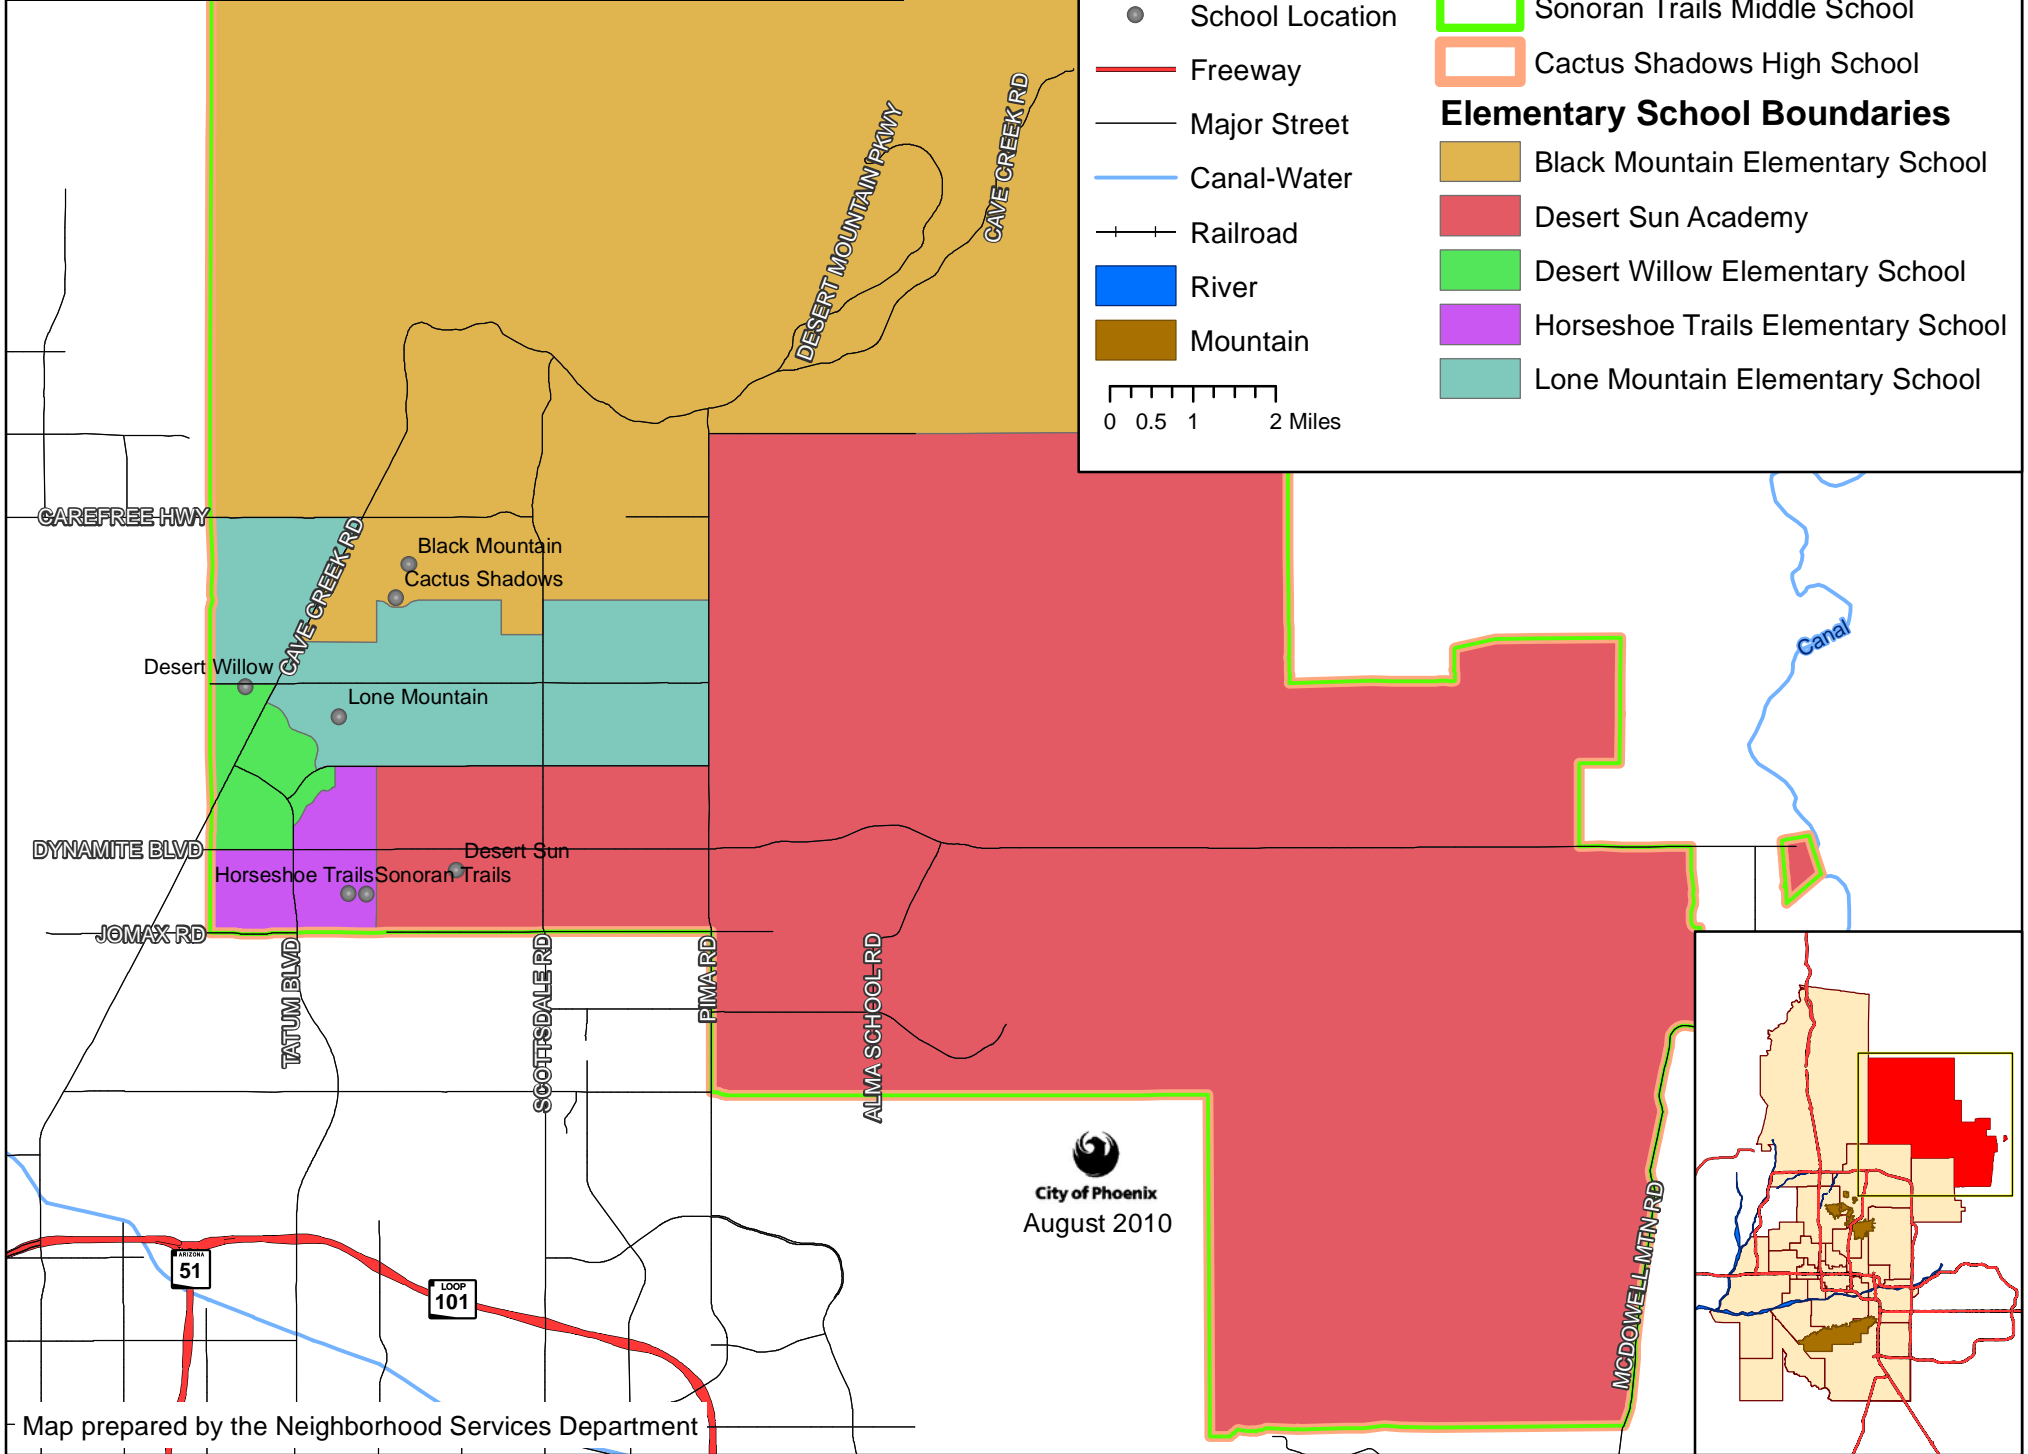

# CAVE CREEK UNIFIED SCHOOL DISTRICT

## Elementary School Attendance Areas

**Cave Creek Unified School District**  
 School Year 2010 - 2011

**Legend**

- School Location
- Freeway
- Major Street
- Canal-Water
- Railroad
- River
- Mountain

**Middle & High School Boundaries**

- Sonoran Trails Middle School
- Cactus Shadows High School

**Elementary School Boundaries**

- Black Mountain Elementary School
- Desert Sun Academy
- Desert Willow Elementary School
- Horseshoe Trails Elementary School
- Lone Mountain Elementary School