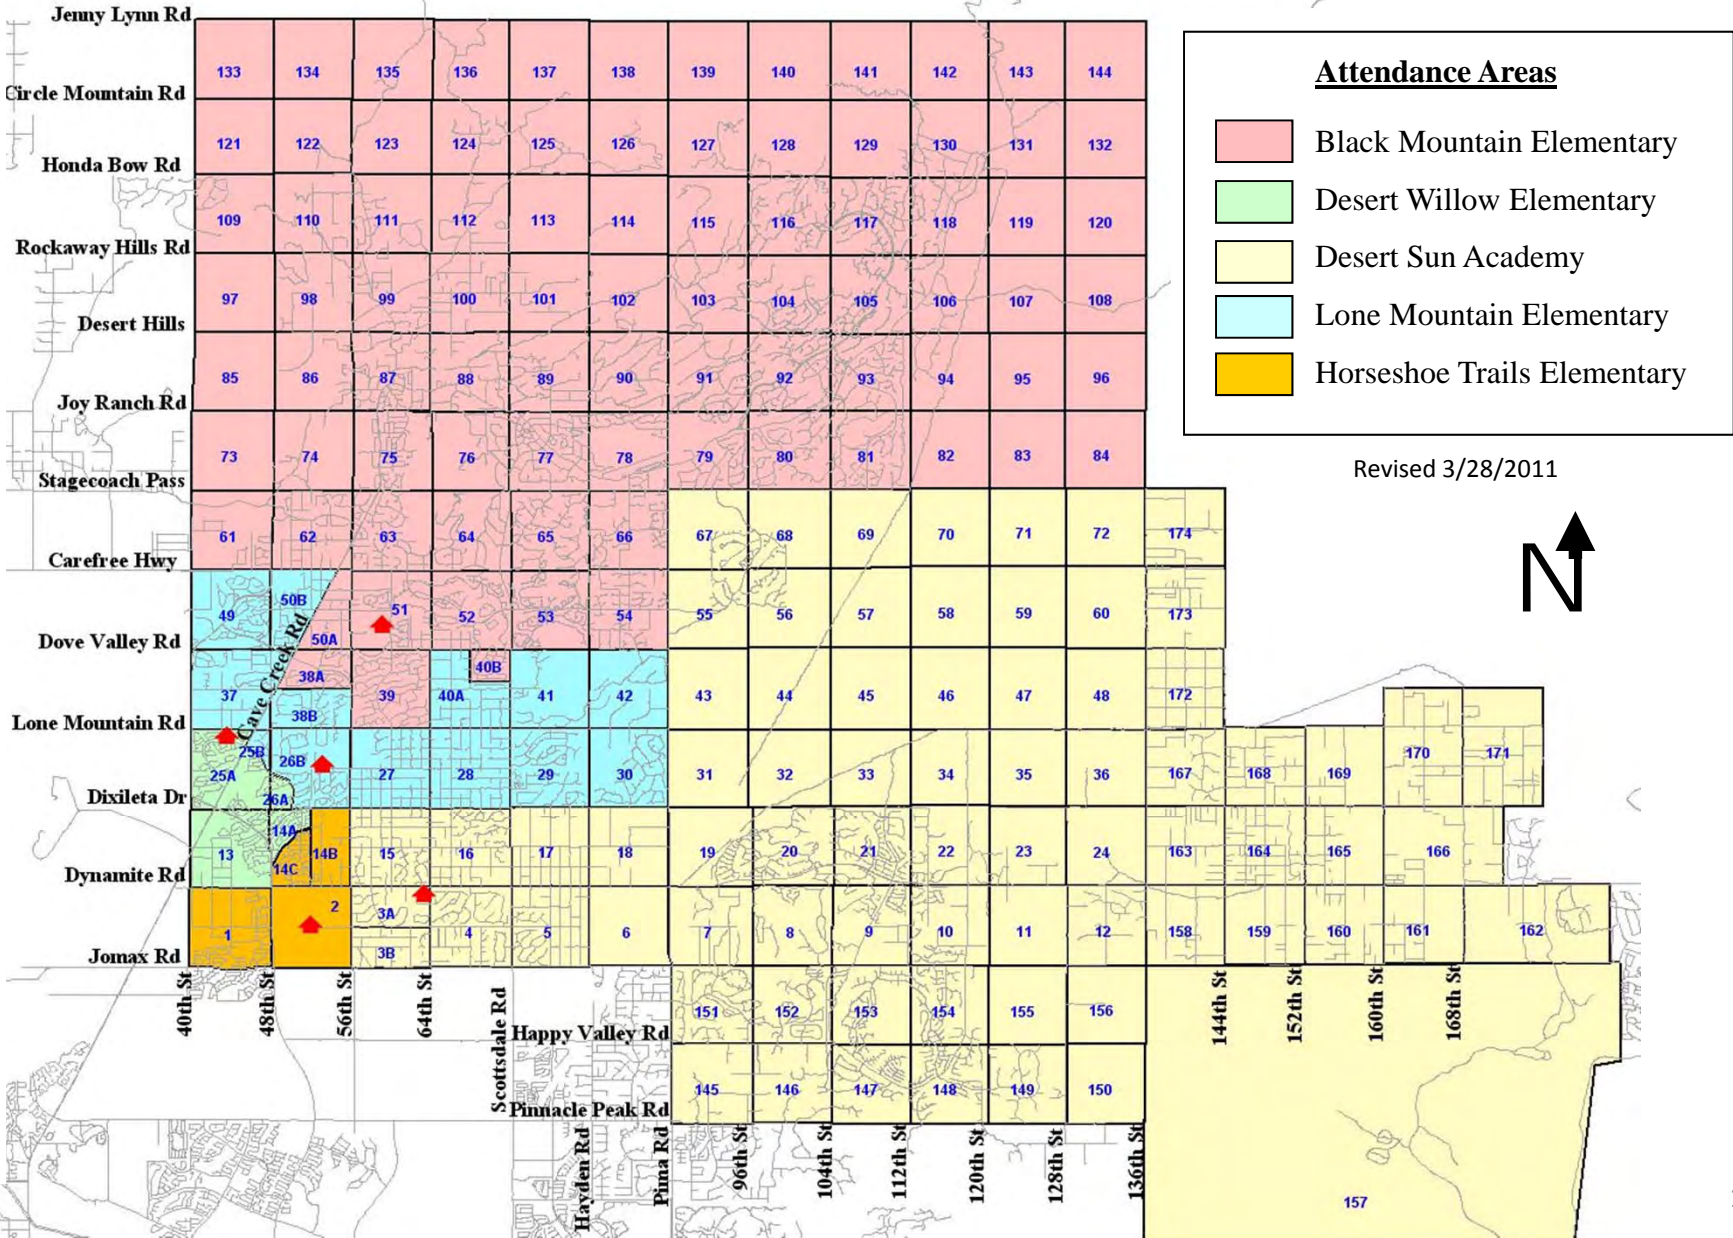

# CAVE CREEK UNIFIED SCHOOL DISTRICT

## Elementary School Attendance Areas

**Cave Creek Unified School District**  
 School Year 2010 - 2011

**Legend**

- School Location
- Freeway
- Major Street
- Canal-Water
- Railroad
- River
- Mountain

**Middle & High School Boundaries**

- Sonoran Trails Middle School
- Cactus Shadows High School

**Elementary School Boundaries**

- Black Mountain Elementary School
- Desert Sun Academy
- Desert Willow Elementary School
- Horseshoe Trails Elementary School
- Lone Mountain Elementary School