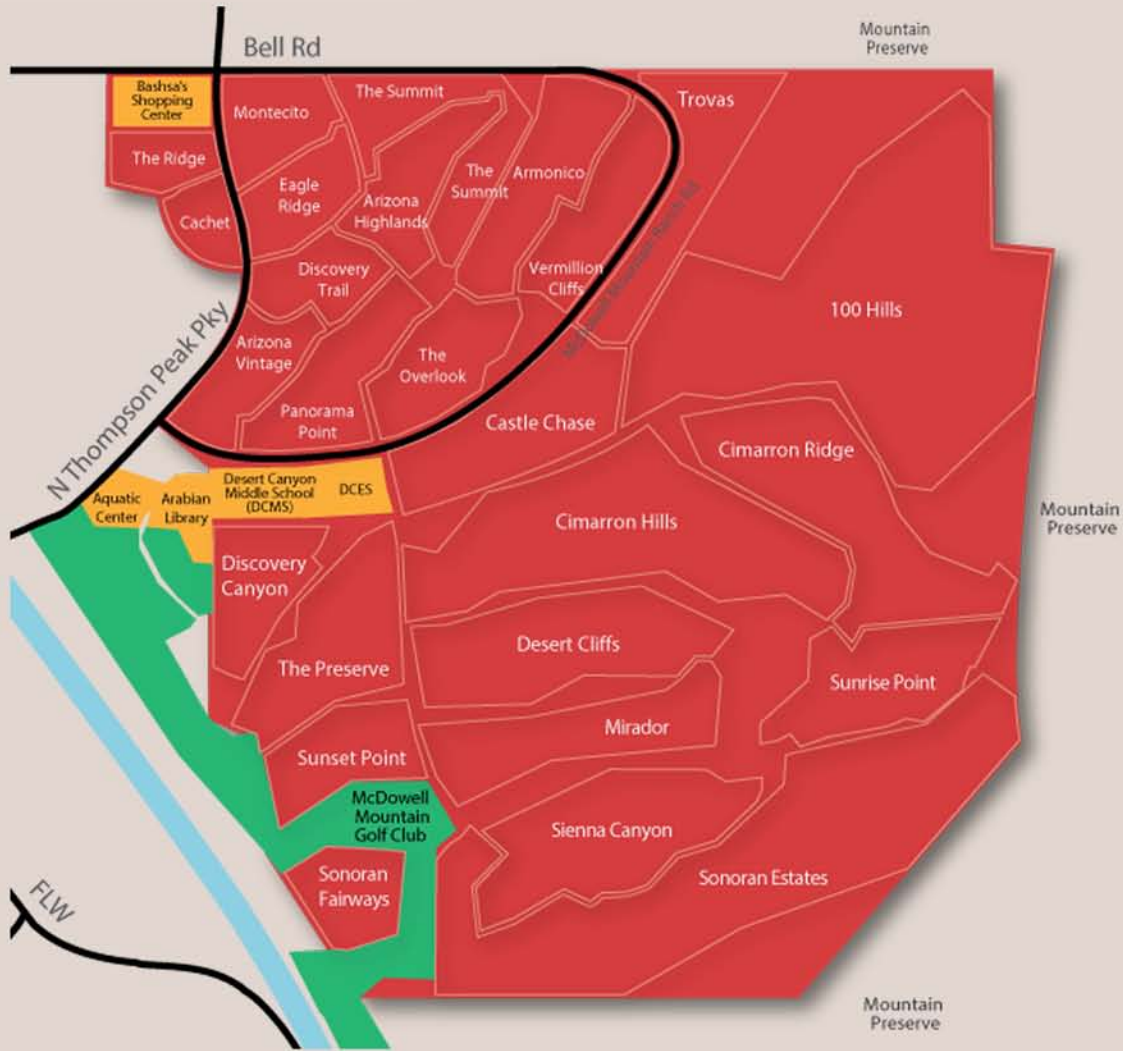

Interactive Map at
www.Sibbach.com

Includes
Homes For Sale
Recent Sale Prices
Neighborhood Info

480-215-7365

Sibbach Team